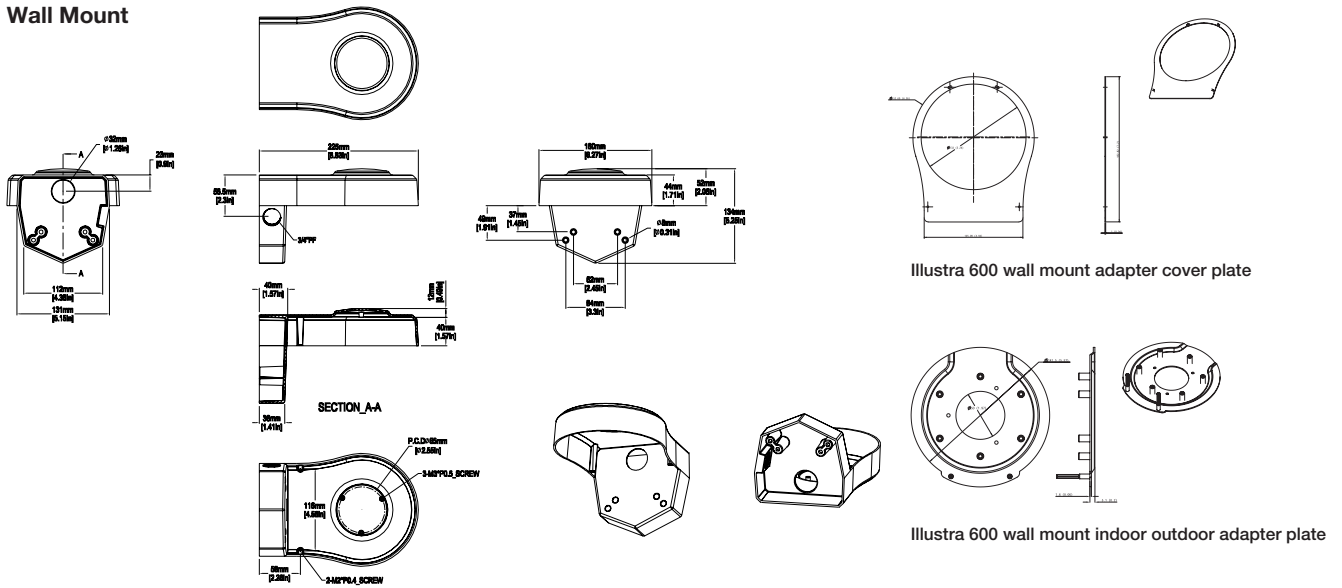

Wall Mount

	ADCi600-Indoor	ADCi600-Outdoor	ADCi610-Indoor	ADCi610-Outdoor
Operational				
Video Compression	H.264, MJPEG	H.264, MJPEG	H.264, MJPEG	H.264, MJPEG
Max Frame Rate	H.264: 30ips 1280 x720 MJPEG: 30ips 1280 x720	H.264: 30ips 1280 x720 MJPEG: 30ips 1280 x720	H.264: 30ips 1920 x1080 MJPEG: 30ips 1920 x1080	H.264: 30ips 1920 x1080 MJPEG: 30ips 1920 x1080
ONVIF-Compliant	Yes	Yes	Yes	Yes
Video Output	1.0 Vp-p, 75 ohm, composite, RCA service output	1.0 Vp-p, 75 ohm, composite, RCA service output	1.0 Vp-p, 75 ohm, composite, RCA service output	1.0 Vp-p, 75 ohm, composite, RCA service output
Resolution	CIF, 4 CIF, 720p	CIF, 4 CIF, 720p	CIF, 4CIF, 1080p	CIF, 4CIF, 1080p
Imager	1/2.7" CMOS progressive scan	1/2.7" CMOS progressive scan	1/2.7" CMOS progressive scan	1/2.7" CMOS progressive scan
Light Sensitivity	400 to 900nm	400 to 900nm	400 to 900nm	400 to 900nm
Day/Night	Auto (true day/night)	Auto (true day/night)	Auto (true day/night)	Auto (true day/night)
IR Illumination	Effective distance is 20m/60ft, IR wavelength 850nm	Effective distance is 20m/60ft, IR wavelength 850nm	Effective distance is 20m/60ft, IR wavelength 850nm	Effective distance is 20m/60ft, IR wavelength 850nm
Optional				
Motion Detection	Yes	Yes	Yes	Yes
Alarms	Motion, Blur, Dry Contact, Ethernet loss, Tamper Detection, Audio	Motion, Blur, Dry Contact, Ethernet loss, Tamper Detection, Audio	Motion, Blur, Dry Contact, Ethernet loss, Tamper Detection, Audio	Motion, Blur, Dry Contact, Ethernet loss, Tamper Detection, Audio
Audio	Bi-directional duplex, half-duplex	Bi-directional duplex, half-duplex	Bi-directional duplex, half-duplex	Bi-directional duplex, half-duplex
Alarm Input/Output	2/1	2/1	2/1	2/1
Video Streams	2 simultaneous streams	2 simultaneous streams	2 simultaneous streams	2 simultaneous streams
Minimum Illumination	0.3 lux at F1.2 color, 0.04 lux at F1.2 b/w, 0.00 lux w/IR illuminator model	0.3 lux at F1.2 color, 0.04 lux at F1.2 b/w, 0.00 lux w/IR illuminator model	0.3 lux at F1.2 color, 0.04 lux at F1.2 b/w, 0.00 lux w/IR illuminator model	0.3 lux at F1.2 color, 0.04 lux at F1.2 b/w, 0.00 lux w/IR illuminator model
Wide Dynamic Range	70dB, 5 level settings	70dB, 5 level settings	70dB, 5 level settings	70dB, 5 level settings
IR Corrected Lens	3-9mm motorized vari-focal	3-9mm motorized vari-focal	3-9mm motorized vari-focal	3-9mm motorized vari-focal
Options	HFOV 97°-36°	HFOV 97°-36° 1.8-3mm vari-focal HFOV 117°-89°	HFOV 97°-36°	HFOV 97°-36° 1.8-3mm vari-focal HFOV 117°-89°
Network				
Interface	Ethernet 10/100Base-T	Ethernet 10/100Base-T	Ethernet 10/100Base-T	Ethernet 10/100Base-T
Ethernet Port	RJ-45	RJ-45	RJ-45	RJ-45
Supported Protocols	TCP/IP, DHCP, HTTP, ICMP, UPnP, ARP, DNS, DDNS, PPPoE, SMTP, FTP, RTSP	TCP/IP, DHCP, HTTP, ICMP, UPnP, ARP, DNS, DDNS, PPPoE, SMTP, FTP, RTSP	TCP/IP, DHCP, HTTP, ICMP, UPnP, ARP, DNS, DDNS, PPPoE, SMTP, FTP, RTSP	TCP/IP, DHCP, HTTP, ICMP, UPnP, ARP, DNS, DDNS, PPPoE, SMTP, FTP, RTSP