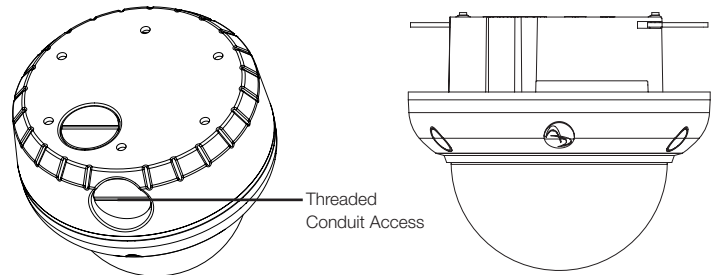

Surface and Electrical box mount

Integrated recessed mount

Every model has a side and rear 3/4in National Pipe Thread threaded conduit access.

To further reduce installation time, the 3-9mm lenses are motorized for remote zoom and one-touch auto focus. Now your installer simply hangs the camera, points it in the right direction and the rest of the job can be done quickly and easily from a web browser.