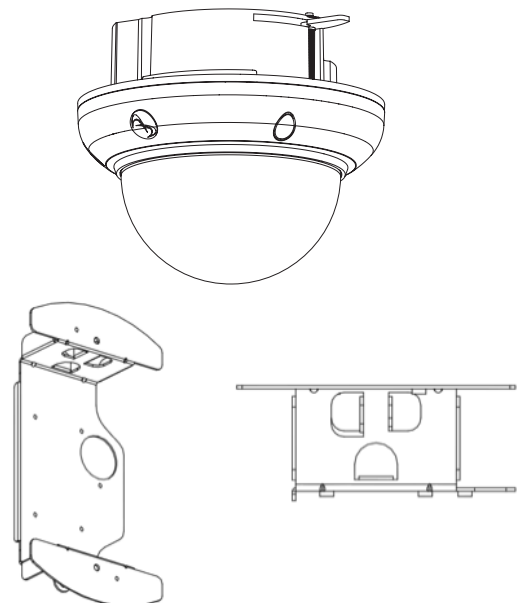

Surface and Electrical box mount

Integrated recessed mount

Every model has a side and rear 3/4in National Pipe Thread threaded conduit access.

To further reduce installation time, the 3-9mm lenses are motorized for remote zoom and one-touch auto focus. Now your installer simply hangs the camera, points it in the right direction and the rest of the job can be done quickly and easily from a web browser.

Indoor / Outdoor Recessed Mounts

This model also comes with a regulated airspace cap (non-plenum).

Recessed mount kit for outdoor mini-dome to maintain IP67 rating

Take a closer look

Electrical Box Adap

For additional mounting options such as the UK single and double gang boxes, the Illustra 600 Indoor Electrical Box Adapter Plate (ADCPWMELEC) provides a threaded connection directly to the rear of the Illustra 600 back plate and versatile screw options.