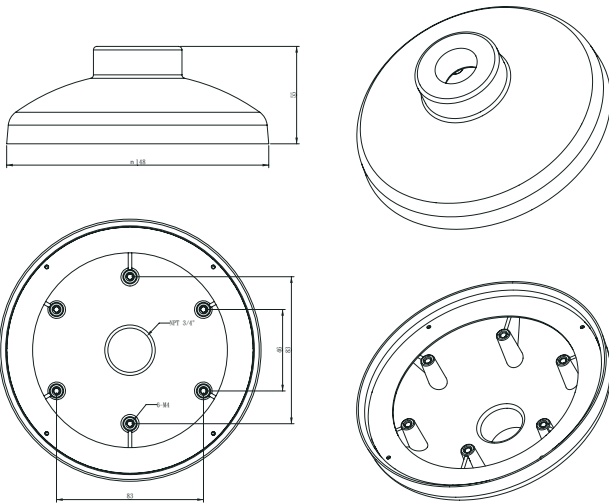

Excellent Outdoor Protection

The Illustra 600 outdoor mini-domes take a hard stance against challenging environmental conditions. Rated to -40°C with a 24v power supply, or -30°C over PoE+, these cameras thrive in extreme conditions. With no fans to break down, or drying agent bags to replace, the IP67 ratings are tested to operate when submerged at 1m (3 ft) for 30 minutes. This is a significant advancement over IP66 rated outdoor cameras. In addition, the Illustra 600's "condensation killer" heater ring operates right where the lens meets the bubble to provide serious environmental protection for any outdoor application.

Easy Configuration: Illustra Connect

We've made configuration even easier with our free Illustra Connect configuration software. Illustra Connect ships with all Illustra cameras and is designed to simplify network discovery and configuration. Illustra Connect saves hours of installation time with remote firmware upgrading to selectable camera

Mounts and Accessories

Pendant / Gooseneck Mounts

Outside corner mount adapter
ADCDMCRNRO