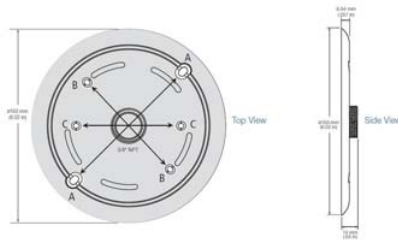

Surface and Electrical box mount

Integrated recessed mount

Every model has a side and rear 3/4in National Pipe Thread threaded conduit access.

To further reduce installation time, the 3-9mm lenses are motorized for remote zoom and one-touch auto focus. Now your installer simply hangs the camera, points it in the right direction and the rest of the job can be done quickly and easily from a web browser.

Indoor / Outdoor Recessed Mounts

This model also comes with a regulated airspace cap (non-plenum).

Recessed mount kit for outdoor mini-dome to maintain IP67 rating

Take a closer look

Electrical Box Adap

For additional mounting options such as the UK single and double gang boxes, the Illustra 600 Indoor Electrical Box Adapter Plate (ADCPWMELEC) provides a threaded connection directly to the rear of the Illustra 600 back plate and versatile screw options.